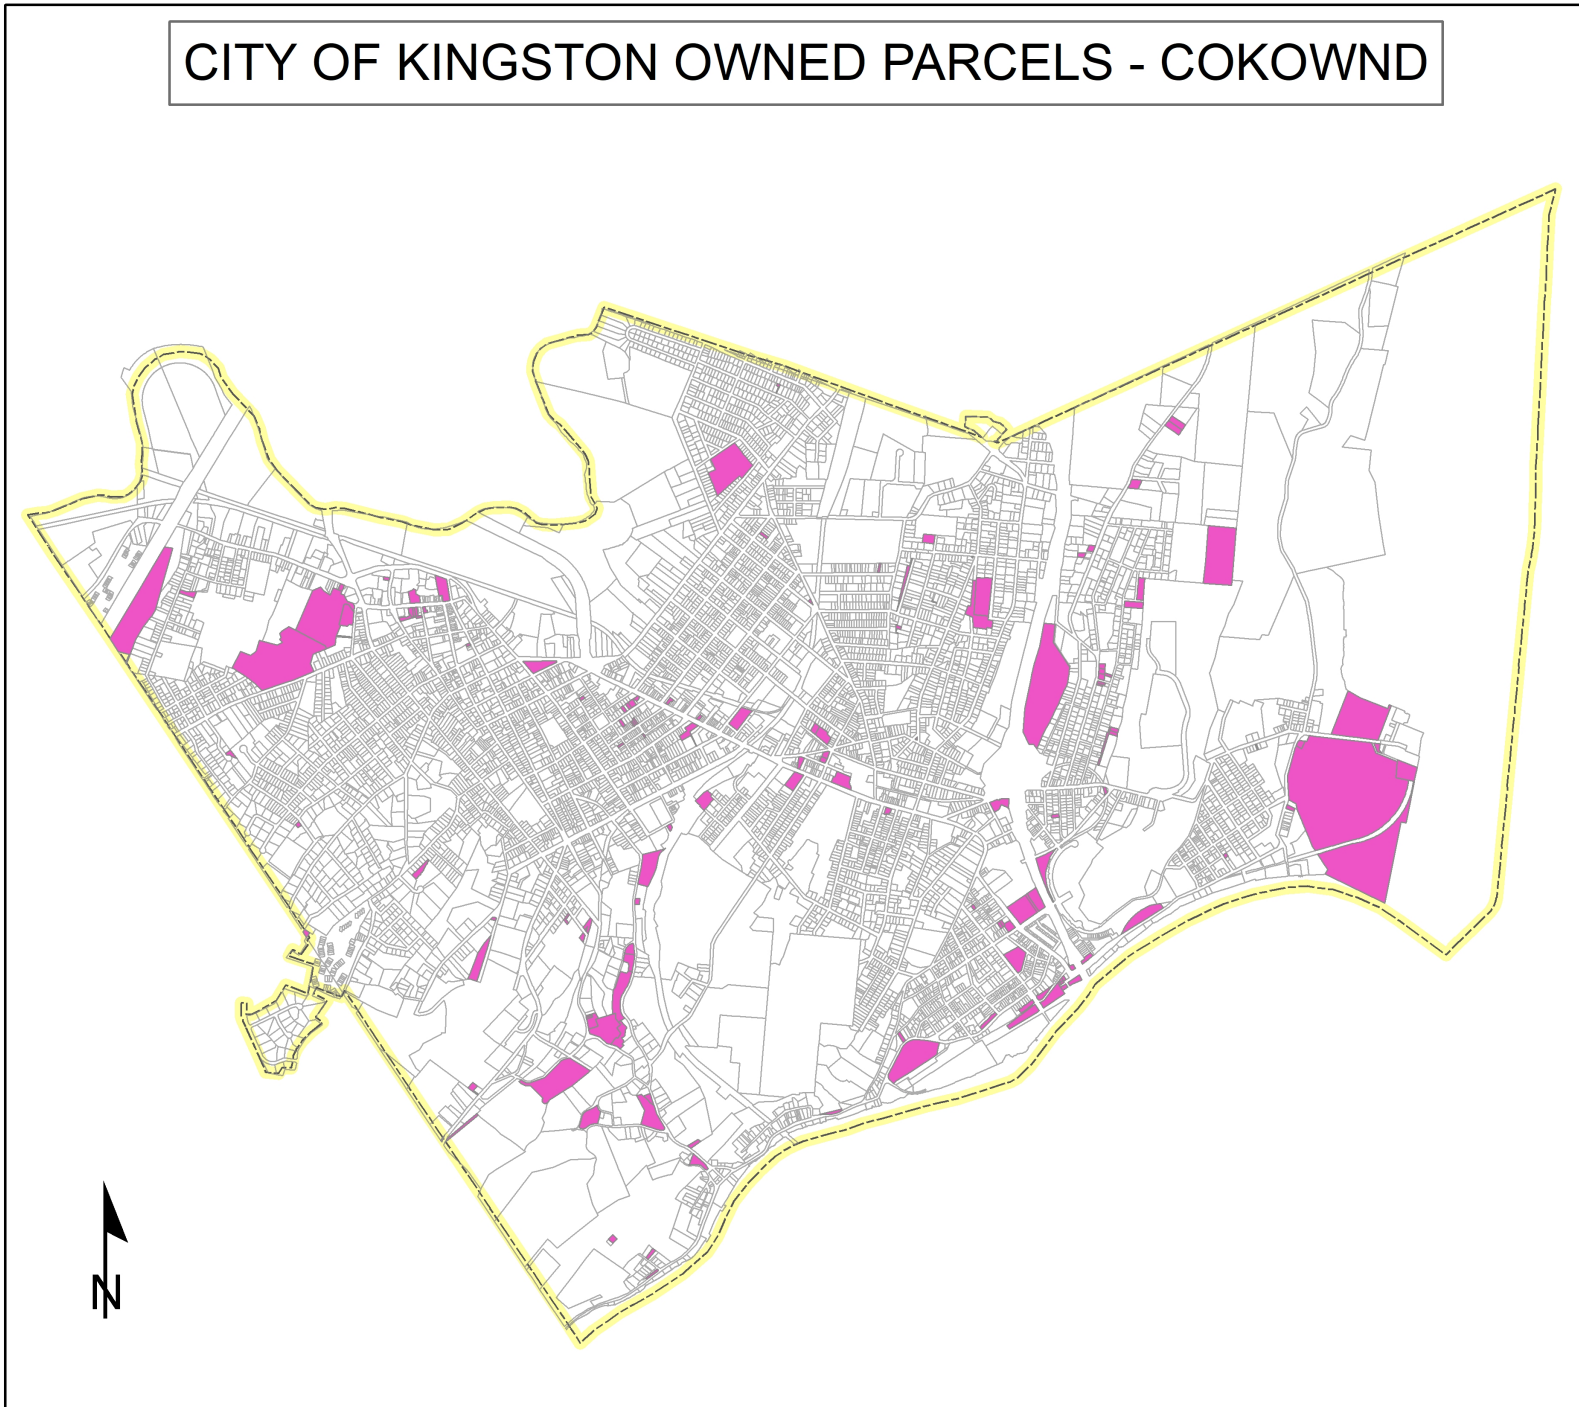

City of Kingston - Open Space Index

Layer Examples: Inputs Overlaying Parcels (2017)

CITY OF KINGSTON OWNED PARCELS - COKOWND

1:37,500