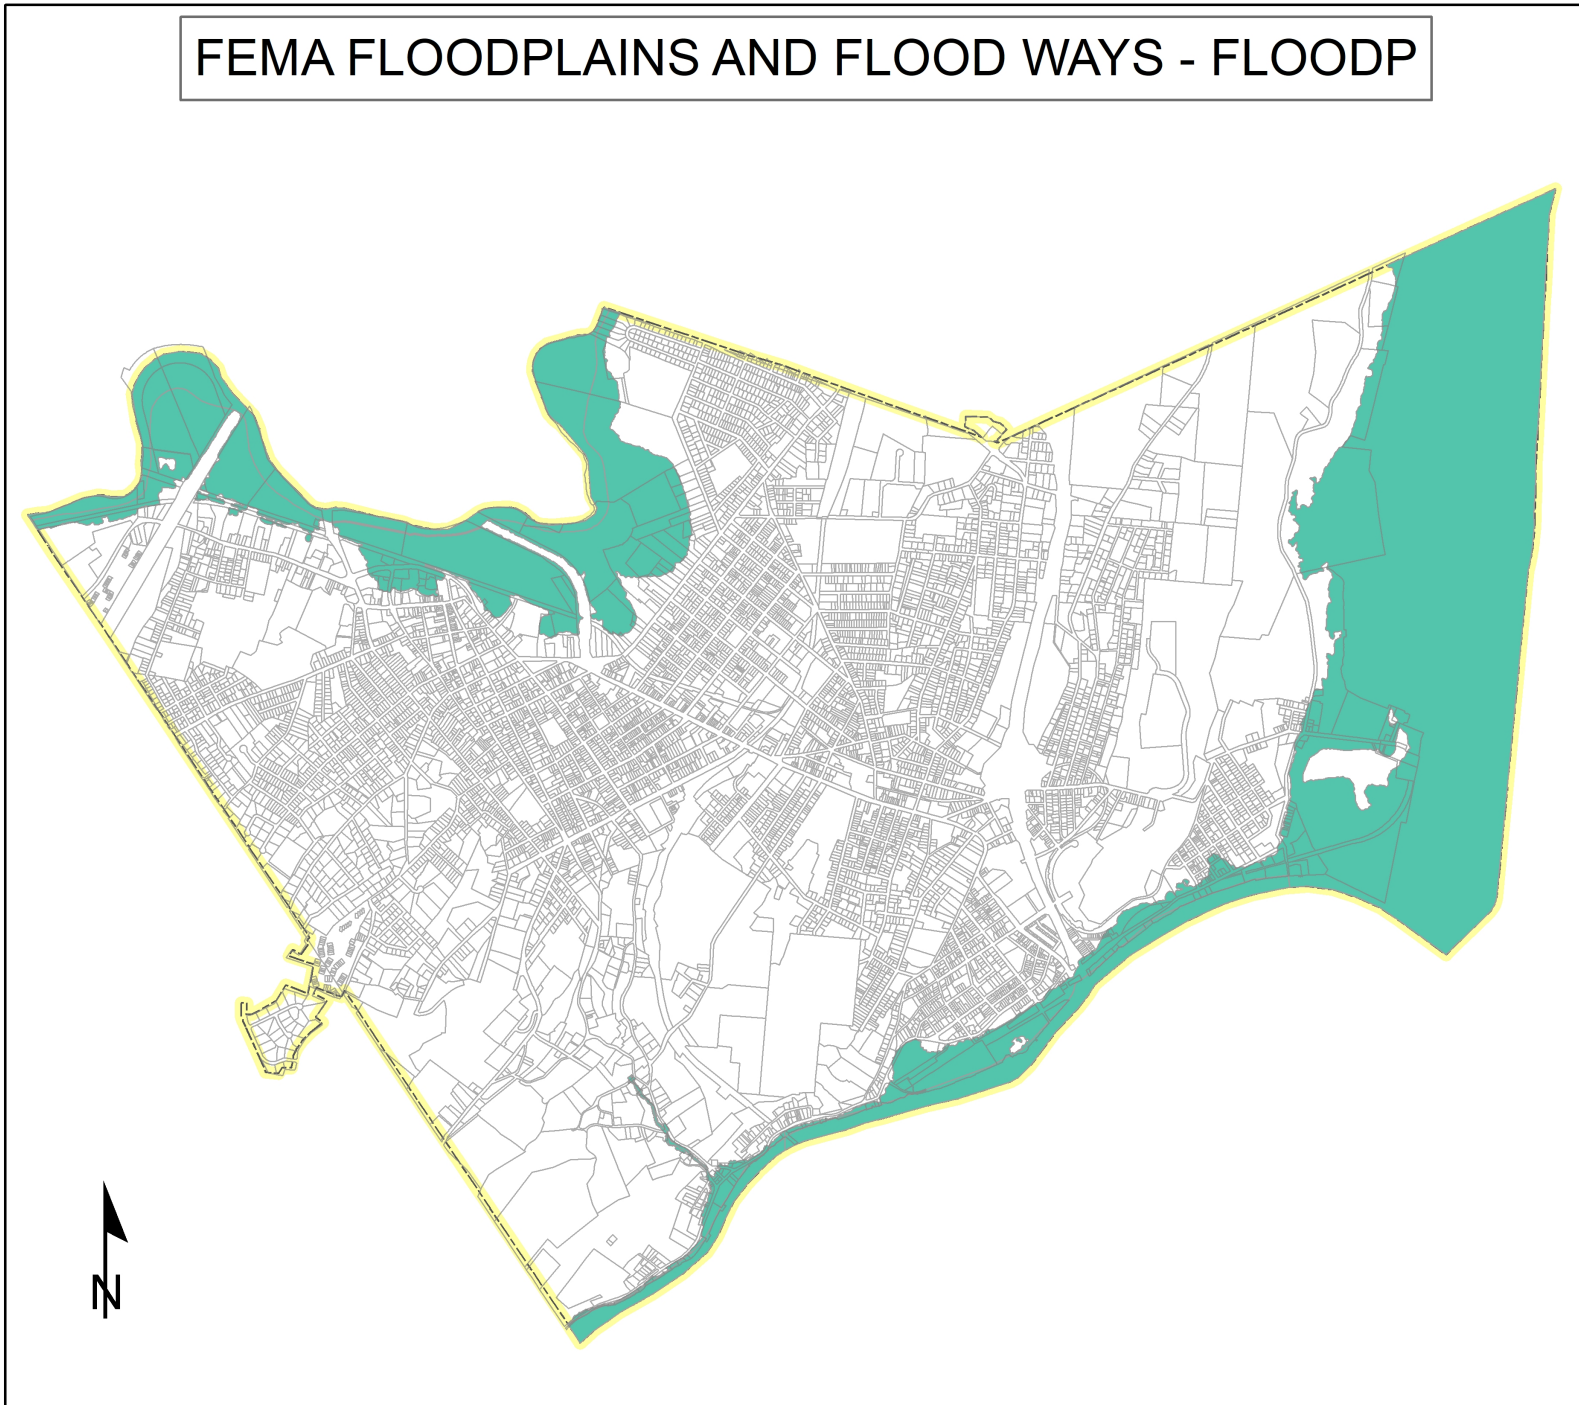

# City of Kingston - Open Space Index

Layer Examples: Inputs Overlaying Parcels (2017)

## FEMA FLOODPLAINS AND FLOOD WAYS - FLOODP

1:37,500