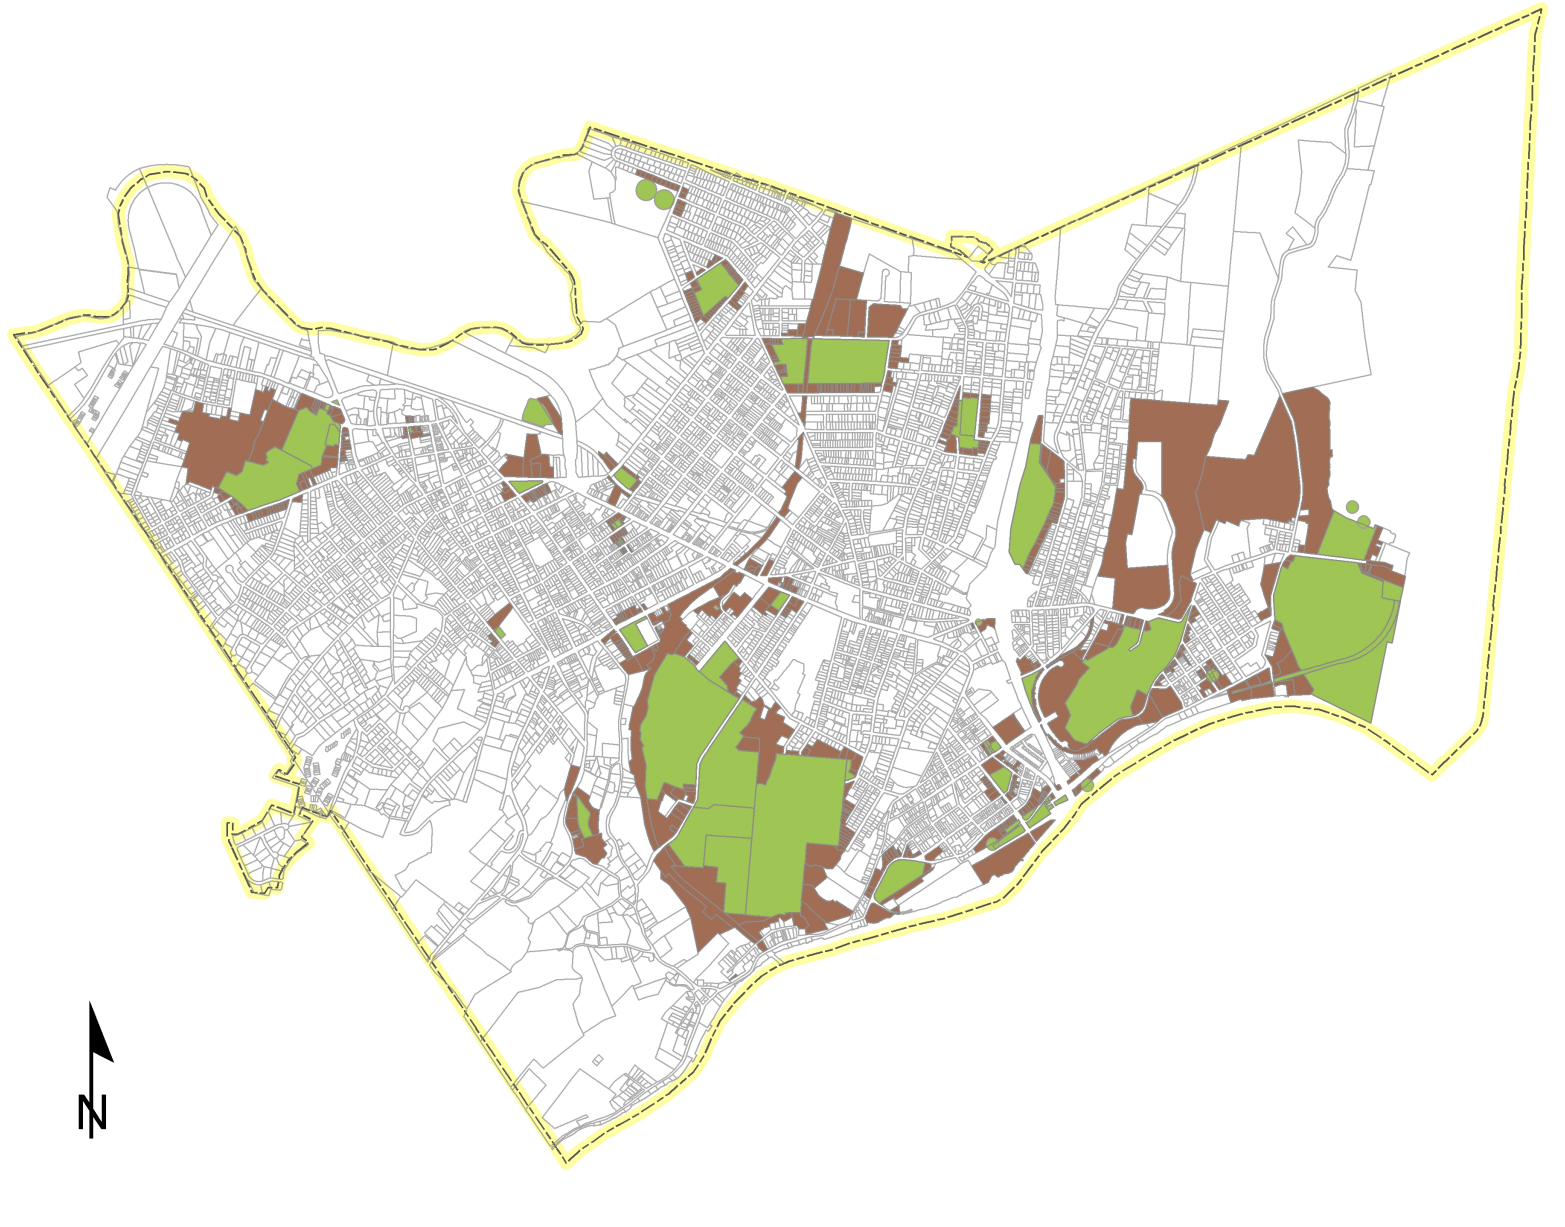

City of Kingston - Open Space Index

Layer Examples: Inputs Overlaying Parcels (2017)

PARCELS (Brown) ADJACENT TO PARKS (Green) - PARKADJ

1:37,500