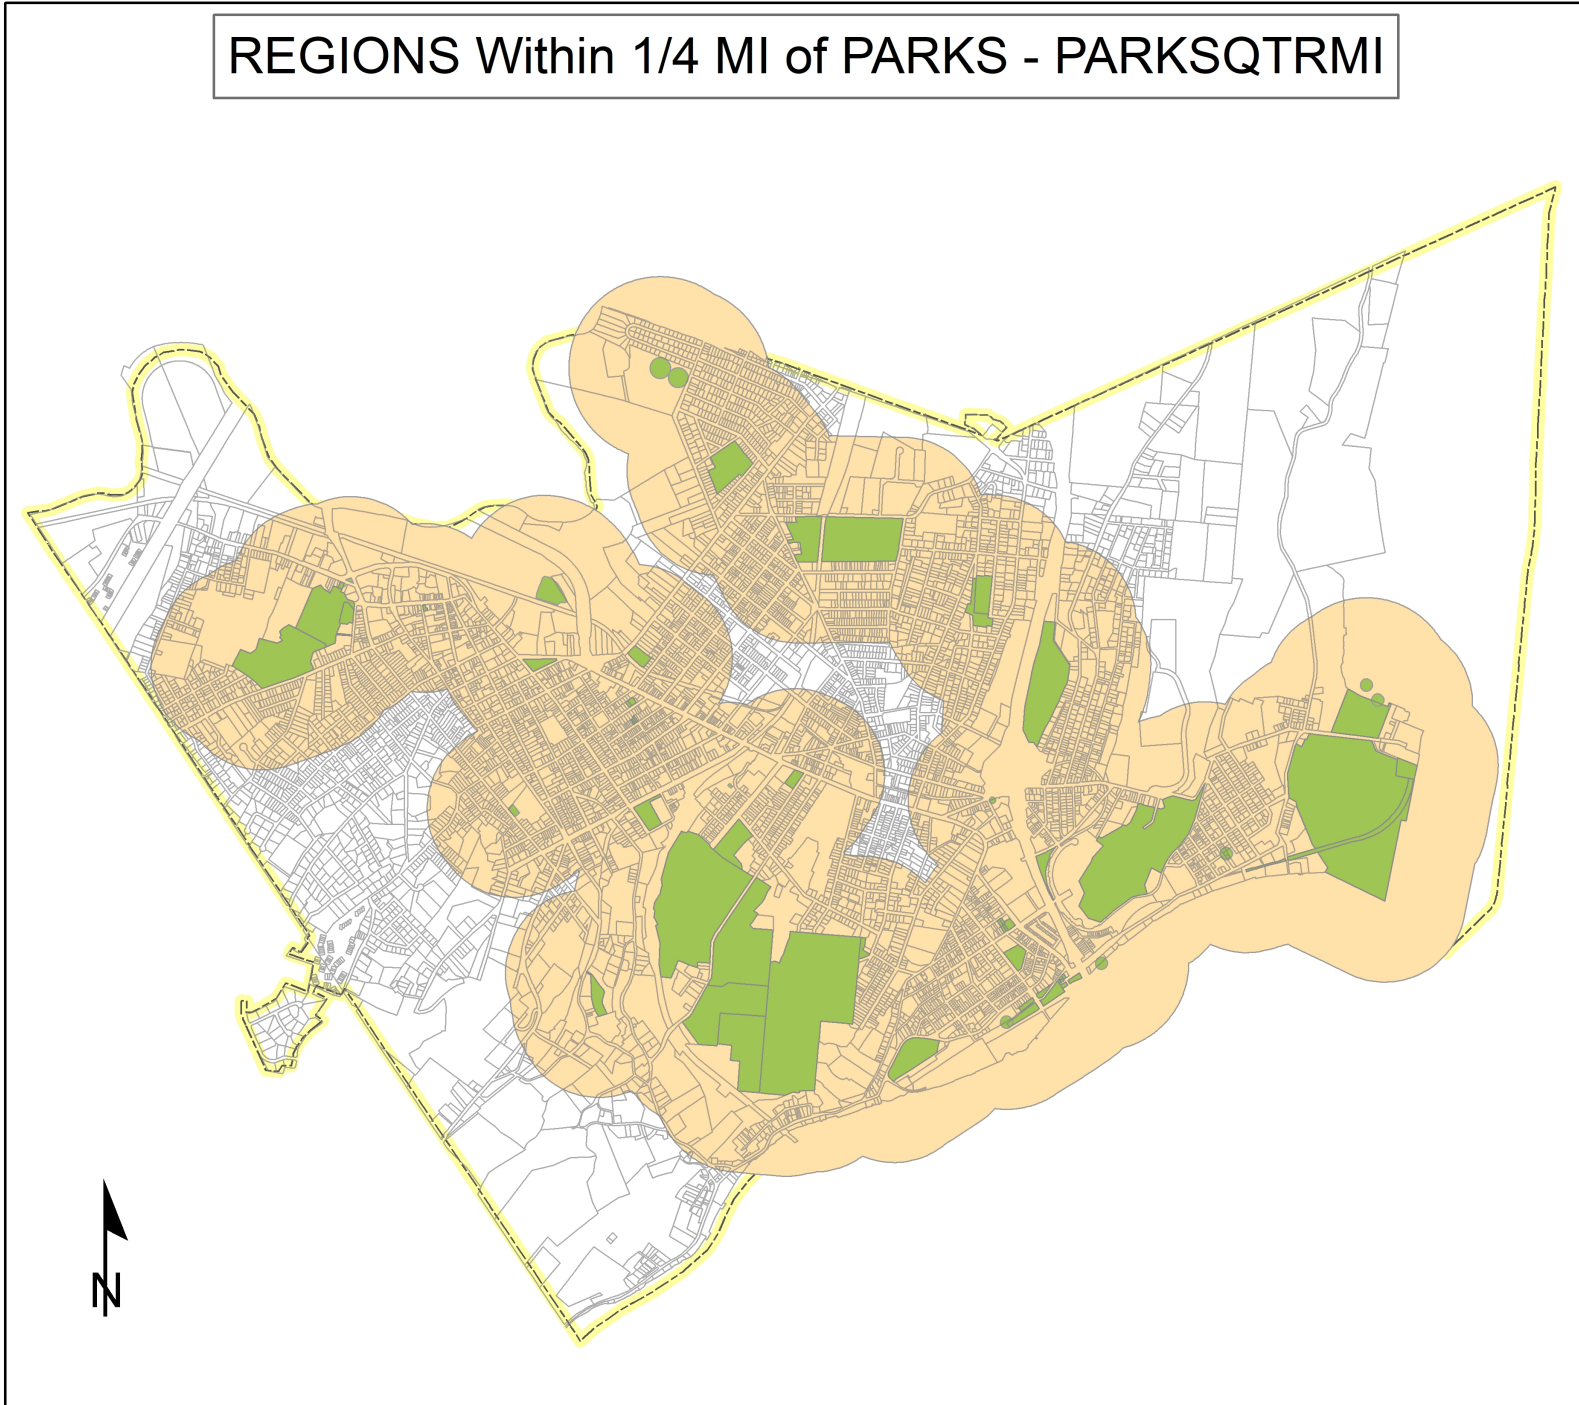

# City of Kingston - Open Space Index

Layer Examples: Inputs Overlaying Parcels (2017)

REGIONS Within 1/4 MI of PARKS - PARKSQTRMI

1:37,500