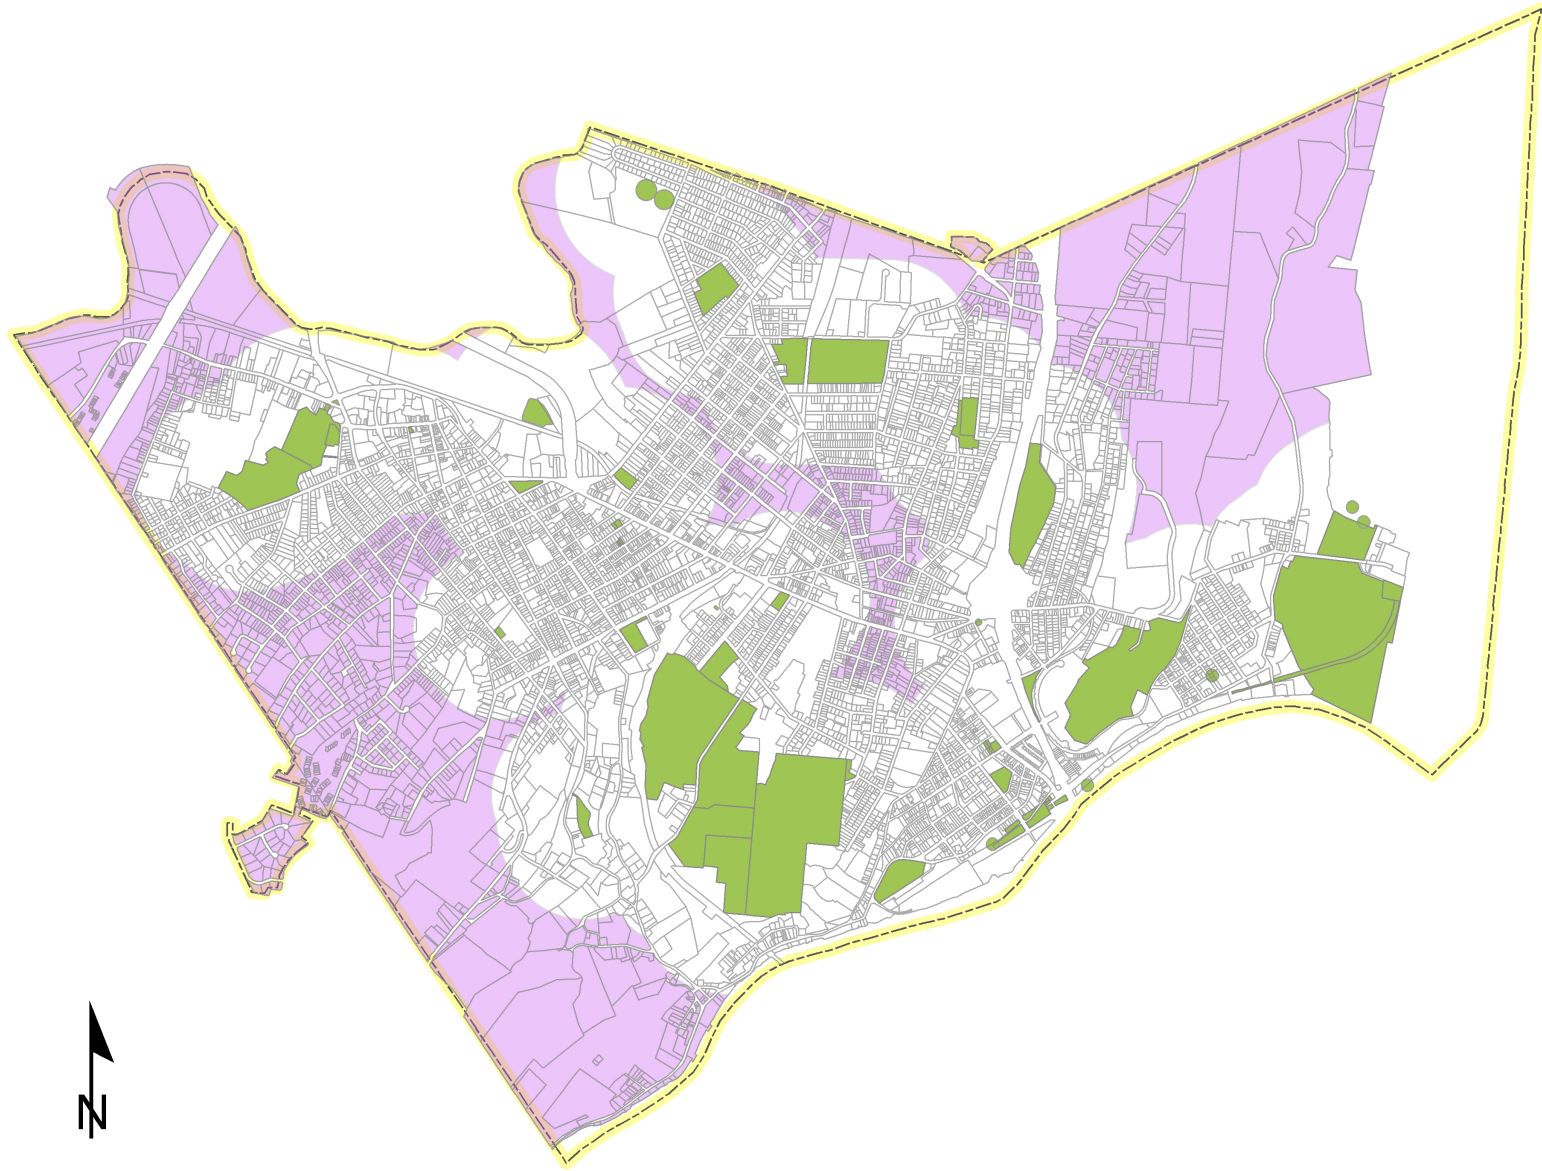

City of Kingston - Open Space Index

Layer Examples: Inputs Overlaying Parcels (2017)

REGIONS Outside 1/4 MI of PARKS - PARKSQTRMIOUT

1:37,500