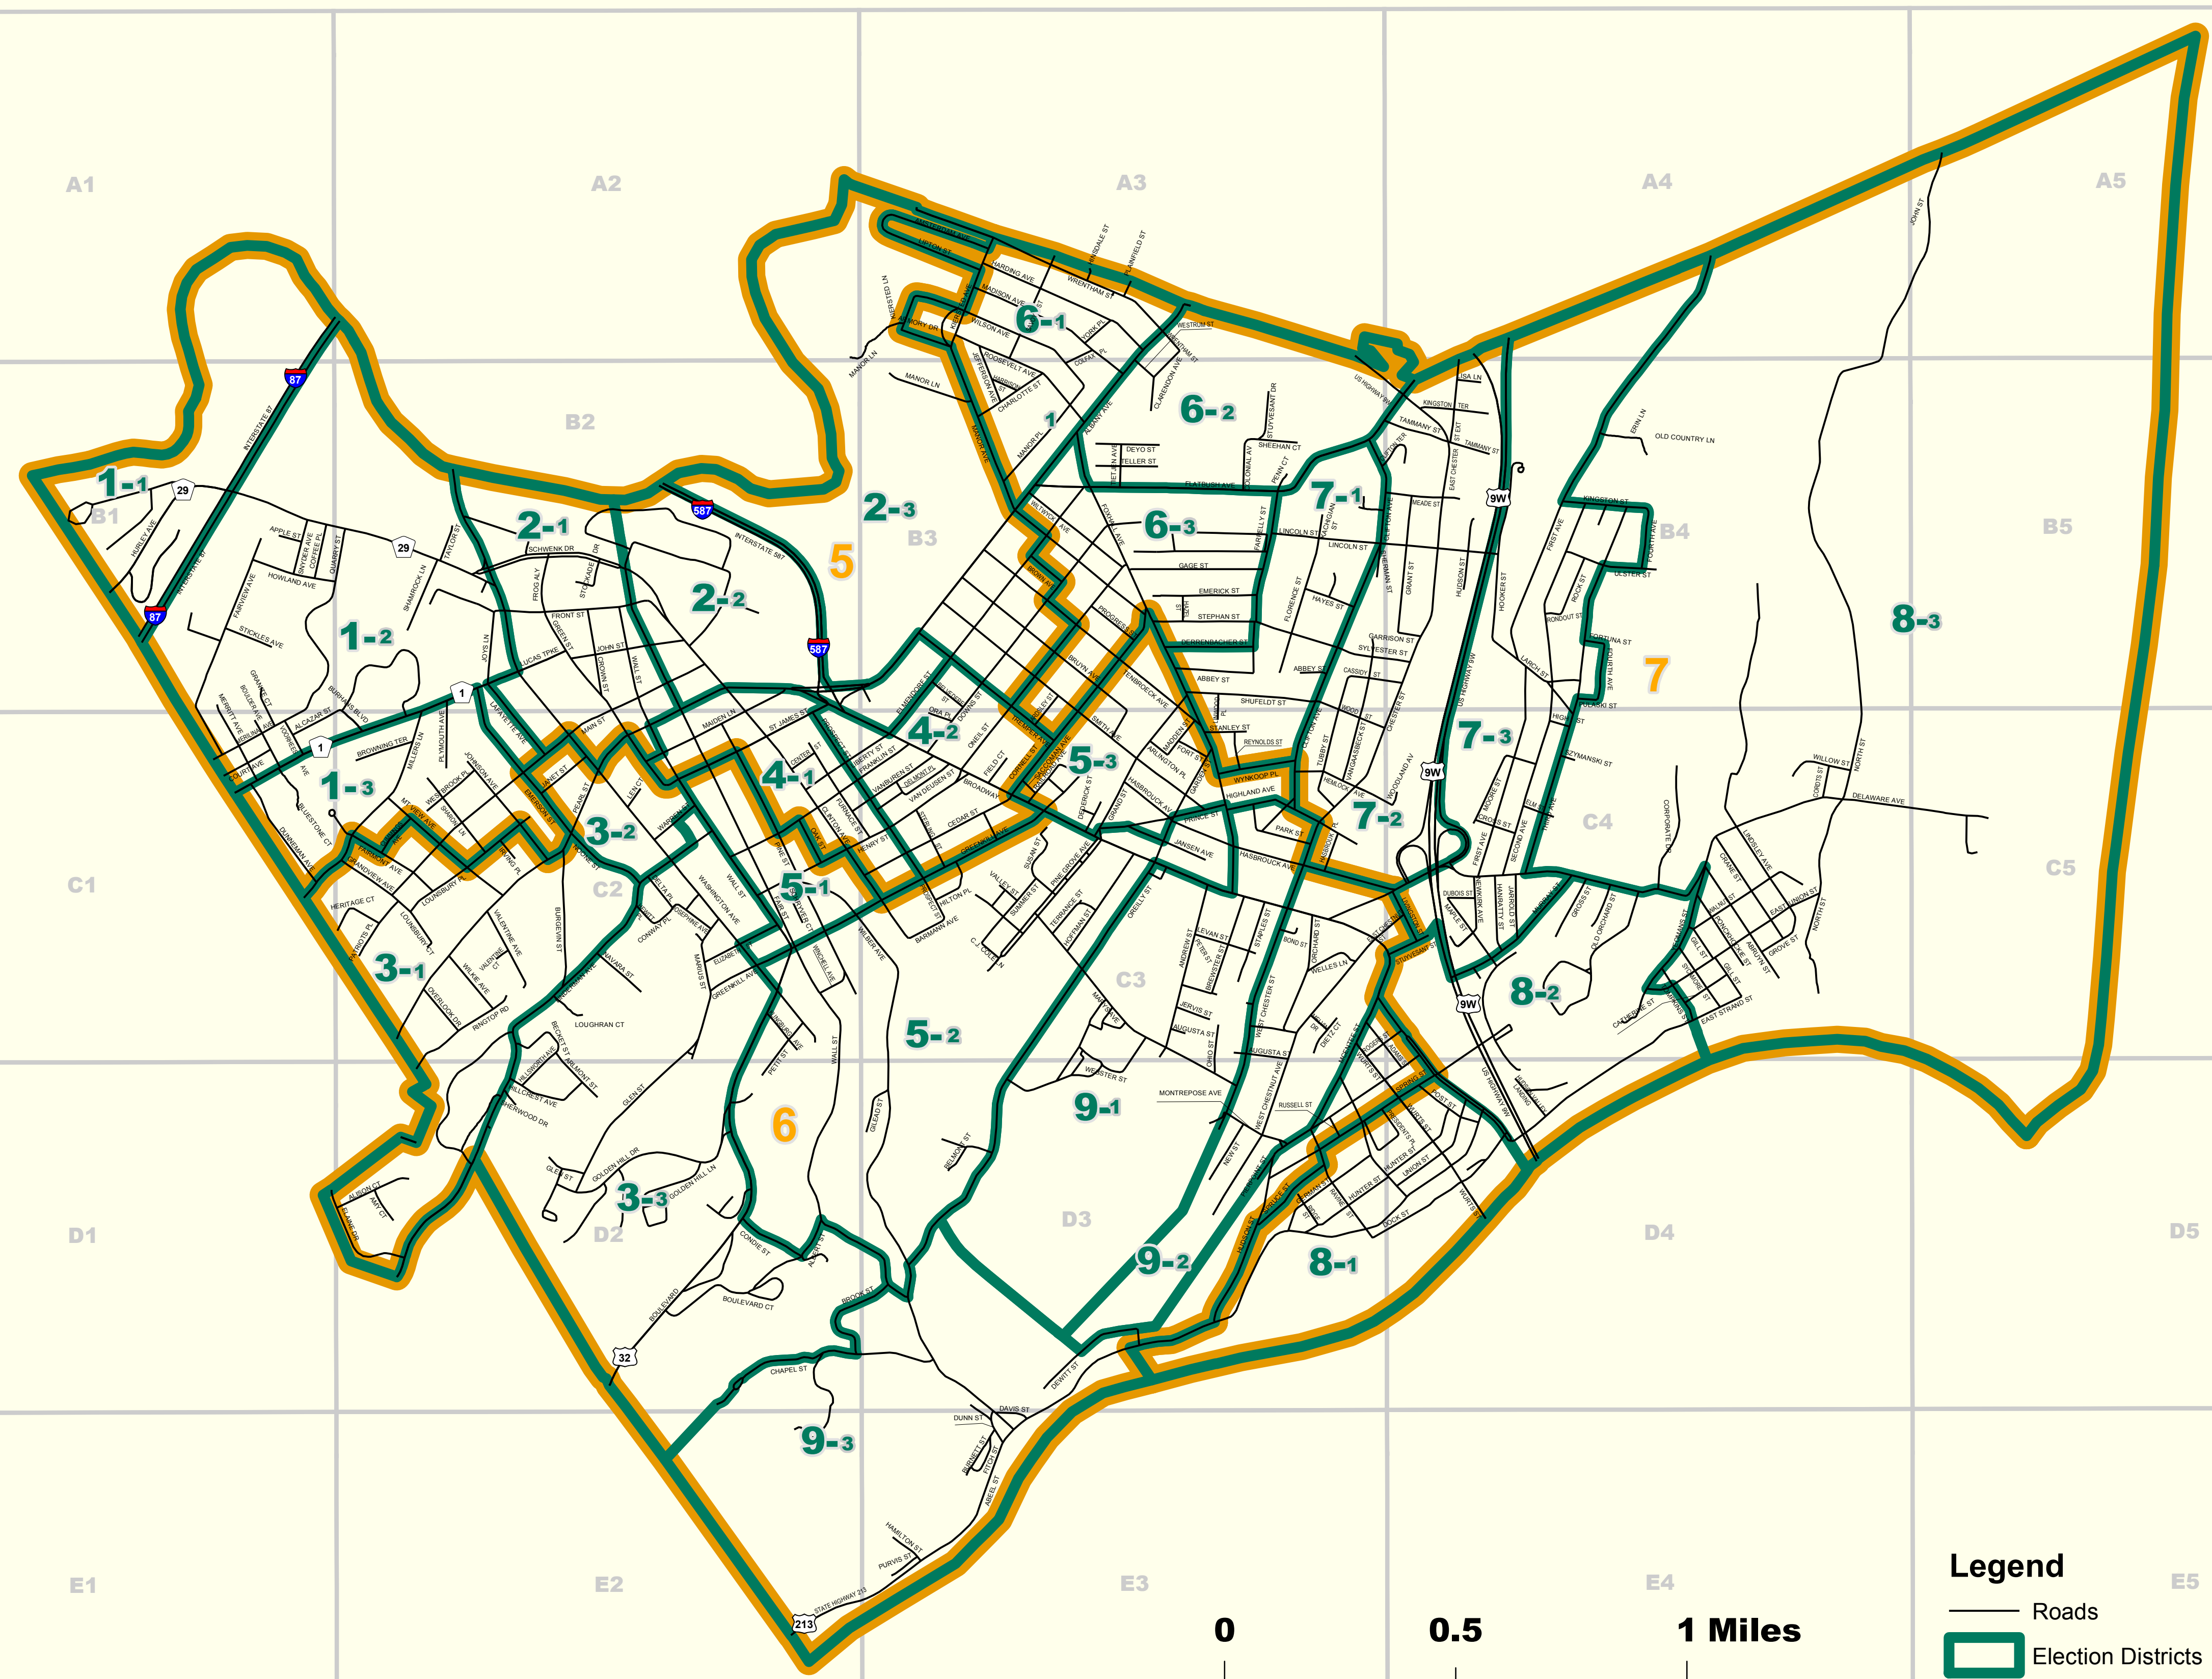

City of Kingston - Election District Boundaries

STREET INDEX

ABBEY ST B3	GLEN ST C2 D2	PARK ST C3
ABEEL ST D3 D4 E2 E3	GOLDEN HILL DR D2	PATRIOTS PL C2
ABRYN ST C4	GOLDEN HILL LN D2	PEARL ST E2 C2
ADAMS ST C3 C4 D4	GRAND ST B3 C3	PENN CT B3
ALBANY AVE A3 B2 B3	GRANDVIEW AVE C2	PETERS ST C3
ALBERT ST D2	GRANITE CT B1 C1	PETTIT AVE C2 D2
ALCAZAR AVE B2 C1 C2	GRANT ST B4	PIERPOINT ST D3 D4
ALISON CT D2	GREEN ST B2 C2	PINE GROVE AVE C3
AMSTERDAM AVE A3	GREENKILL AVE C2 C3	PINE ST C2
AMY CT D2	GROSS ST C4	PLAINFIELD ST A3
ANDREW ST C3	GROVE ST C4	PLYMOUTH AVE B2 C2
APPLE ST B1	HAMILTON ST E3	PONCKHOCKIE ST C4
ARDSLEY ST B3 C3	HANRATTY ST C4	POST ST D4
ARLINGTON PL C3	HARRINGTON AVE A3	PRESIDENTS PL D3 D4
ARLINGTON ST C2 D2	HARRISON ST B3	PRINCE ST C3
ARMORY DR A3	HASBROUCK AVE C3 C4	PROGRESS ST B3
AUGUSTA ST C3	HASBROUCK PL C3	PROSPECT ST C2 C3
BARMANN AVE C3	HAYES ST B3	PULASKI ST B4
BECKETT ST C2	HAZEL ST B3	PURVIS ST E3
BELMONT ST D3	HEMLOCK AVE C3	QUARRY ST B1 B2
BELVEDERE ST B3	HEMLOCK AVENUE EXT C3 C4	R GLEN ST D2
BLUESTONE CT C1	HENRY ST C2 C3	RAILROAD AVE C3
BOND ST C3	HERITAGE CT C2	RAMP C4
BOULDER AVE C1	HEWITT PL C2	RAVINE ST D3
BOULEVARD C2 D2	HIGH ST C4	REYNOLDS ST C3
BOULEVARD CT D2	HIGHLAND AVE C3	RIDGE ST D3
BREWSTER ST C3	HILLCREST AVE D2	RINGTON RD C2 D2
BROADWAY B2 C2 C3 C4 D4	HILLSWORTH AVE C2 D2	ROCK ST B4
BROOK ST D2 D3	HILTON PL C3	ROGERS ST C3 C4
BURKEVIL ST C2	HINSDALE ST A3	RONCOUT DR C4 D4
BURKINS BLVD B2 C2	HOFFMAN ST C3	RONCOUT LN D3 D4
BURNETT ST E3	HONE ST D3 D4	ROOSEVELT AVE A3 B3
C.J. COLE LN C3	HOOKER ST B4	ROUTE 32 D2
CASSIDY ST B3 B4	HOWLAND AVE B1 B2	RUSSELL ST D3
CATHERINE ST C4	HUDSON ST D3	SACCOMAN AVE C3
CEDAR ST C3	HUDSON VALLEY LNDG D4	SAVOY ST A3
CENTER ST C2	HUNTER ST D3 D4	SCHUYLER CT C2
CHAPEL ST D2 D3	HURLEY AVE B1 B2	SCHWENK DR B2
CHARLOTTE ST B3	HUTTON ST B4	SECOND AVE B4 C4
CHESTER ST B4 C3 C4 D3	INTERSTATE 587 B2	SHAMROCK LN B2
CHESTER STREET BYP B3 B4	INTERSTATE 87 A1 A2 B1	SHARON LN C2
CHESTER STREET EXT B4	INTERSTATE 87 RAMP B1	SHEEHAN CT B3
CHESTNUT ST C3 C4 D3	IRVING PL C2	SHERMAN ST B3
CLARENDON AVE A3 B3	JANET ST C2	SHERWOOD DR D2
CLIFTON AVE B3 B4 C3	JANSEN AVE C3	SHUFELDT ST B3
CLINTON TER B3 B4	JARROLD ST C4	SHERWOOD DR D2
CLINTON AVE B2 C2 C3	JEFFERSON AVE A3 B3	SHUFELDT ST B3
COFFEY PL B1	JERVIS AVE C3	SMITH AVE B3 C3
COLFAX PL A3 B3	JOHN ST A5 B2	SMYHER AVE B1
COLONIAL DR B3	JOHNSTON AVE C2	SPRING ST D3 D4
CONDIE ST D2	JOSEPHINE AVE B2	SPRUCE ST D3
CONWAY PL C2	JOYS LN B2	ST JAMES CT B3
CORNELL ST B3 C3	KACHIGAN ST B3	ST JAMES ST B2 B3 C2
CORPORATE AVE C4	KIERSTED AVE A3	STANLEY ST C3
COURT AVE C1	KIERSTED LN A3	STAPLES ST C3
CRANE ST C4	KINGSTON ST B4	STATE HIGHWAY 213 E2
CROSS ST C4	KINGSTON TER B4	STEPHAN ST B3
CROWN ST B2	KLINGBERG AVE C2	STERLING ST C3
CUMMINGS AVE C2	LA FAYETTE AVE B2 C2	STICKLES AVE B1
DANNY CIR D2	LARCH ST B4	STOCKADE DR B2
DAVIS ST E3	LEN CT C2	STRAND ST C4 D4
DELAWARE AVE C3 C4 C5	LEMAN ST C3	STUYVESANT ST C4
DELMONT PL C3	LIBERTY ST C2 C3	SUMNER ST C3
DELTA PL C2	LINCOLN ST B3 B4	SUSAN ST C3
DERRENBACHER ST B3	LINDERMANN AVE C2 D2	SYCAMORE ST C4
DEWITT ST D3	LINDERMANN AVENUE EXTENSION D2	SYLVESTER ST B3 B4
DEYO ST B3	LINDSLEY AVE C4	SYNMAN ST C4
DIETZ CT C3	LINWOOD PL B3 C3	TAMMANY ST B3 B4
DOCK ST D3 D4	LIPTON ST A3	TAYLOR ST B2
DOWNES ST B3 C3	LISA LN B4	TELLER ST B3
DUBOIS ST C4	LIVINGSTON CT C4	TENEBROCK AVE B3 C3
DUNN ST E3	LOUNSBURY CT C2	TERRANCE ST C3
DUNNEMAN AVE C1	LOUNSBURY PL C2	THIRD AVE B4 C4
ELAINE DR D1 D2	LUCAS AVE B2 C1 C2	THOMAS ST C3
ELIZABETH ST C2	LUCAS TRKE C1	TIETJEN AVE B3
ELM ST C4	MADISON AVE A3 B3	TOMPKINS ST C4
ELMENDORF ST B3 C3	MADISON AVE A3 B3	TREMPER AVE B3 C3
EMERICK ST B3	MAIDEN LN B2 C2	TRENTON ST C3
EMERSON ST B2 C2	MAIN ST B2 C2	TUBBY ST B3 C3
ERIN LN B4	MANOR AVE A3 B3	ULSTER ST B4
FAIR ST B2 C2	MANOR LK A2 A3 B2 B3	UNION ST C4 D4
FAIRMONT AVE C1 C2	MANOR PL B3	US HIGHWAY 9W A4 B4 C4 D4
FAIRVIEW AVE B1 C1	MAPLE ST C4	VALENTINE AVE C2
FAIRVIEW AVENUE EXT B1	MARIUS ST C2	VALENTINE CT C2
FARRELLY ST B3	MARVIS AVE C3 D3	VALLEY ST C3
FASHION LN C3	MCENTEE ST C3 D3	VANBUREN ST C2 C3
FIELD CT C3	MEADE ST B3 B4	VANDEUSEN ST C3
FIRST AVE A4 B4 C4	MELVIN DR C3	VANVAASBECK ST B3 C3
FITCH ST E3	MERLINA AVE B1 C1	VOORHEES AVE C1
FLATBUSH AVE B3 B4	MERRITT AVE B1 C1	WALL ST B2 C2 D2 D3
FLORENCE ST B3	MILLERS LN B2 C1 C2	WALNUT ST C4
FORT ST C3	MONTEPOSE AVE D3	WARREN ST C2
FORTUNE ST B4	MOORE ST C4	WASHINGTON AVE B2 C2
FOURTH AVE B4	MT VIEW AVE C2	WEBSTER ST C3 D3
FOURTH AVE B4	MURRAY ST C4	WELLES LN C3
FRANKLIN ST C2 C3	NAVARA ST C2	WESTBROOK PL C2
FROG ALY B2	NEW ST D3	WESTRUM ST B3
FRONT ST B2	NEWKIRK AVE C4	WILBUR AVE C2 C3 D3 E3
FURNACE ST C2 C3	NOONE LN C2	WILKIE AVE C2
GAGE ST B3	NORTH ST B4 C4	WILLOW ST C4
GARDEN ST C3	OAK ST C2	WILSON AVE A3 B3
GARRAGHAN DR C4 D4	OHIO ST C3 D3	WILTYCOK AVE B3
GARRISON ST B4	OLD COUNTRY LN B4	WINCHELL AVE C2
GILEAD ST D2 D3	OLD ORCHARD ST C4	WOOD ST B3 C3
GILL ST C4	OLD ROUTE 9 D4	WOODLAND AVE C4
	ONEIL ST B3 C3	WRENTHAM ST A3
	ORA PL C3	WURTS ST C3 D3 D4
	ORCHARD ST C3	WYNKOOP PL C3
	OREILLY ST C3 D3	YEOMANS ST C4
	OVERLOOK DR C2	YORK PL A3